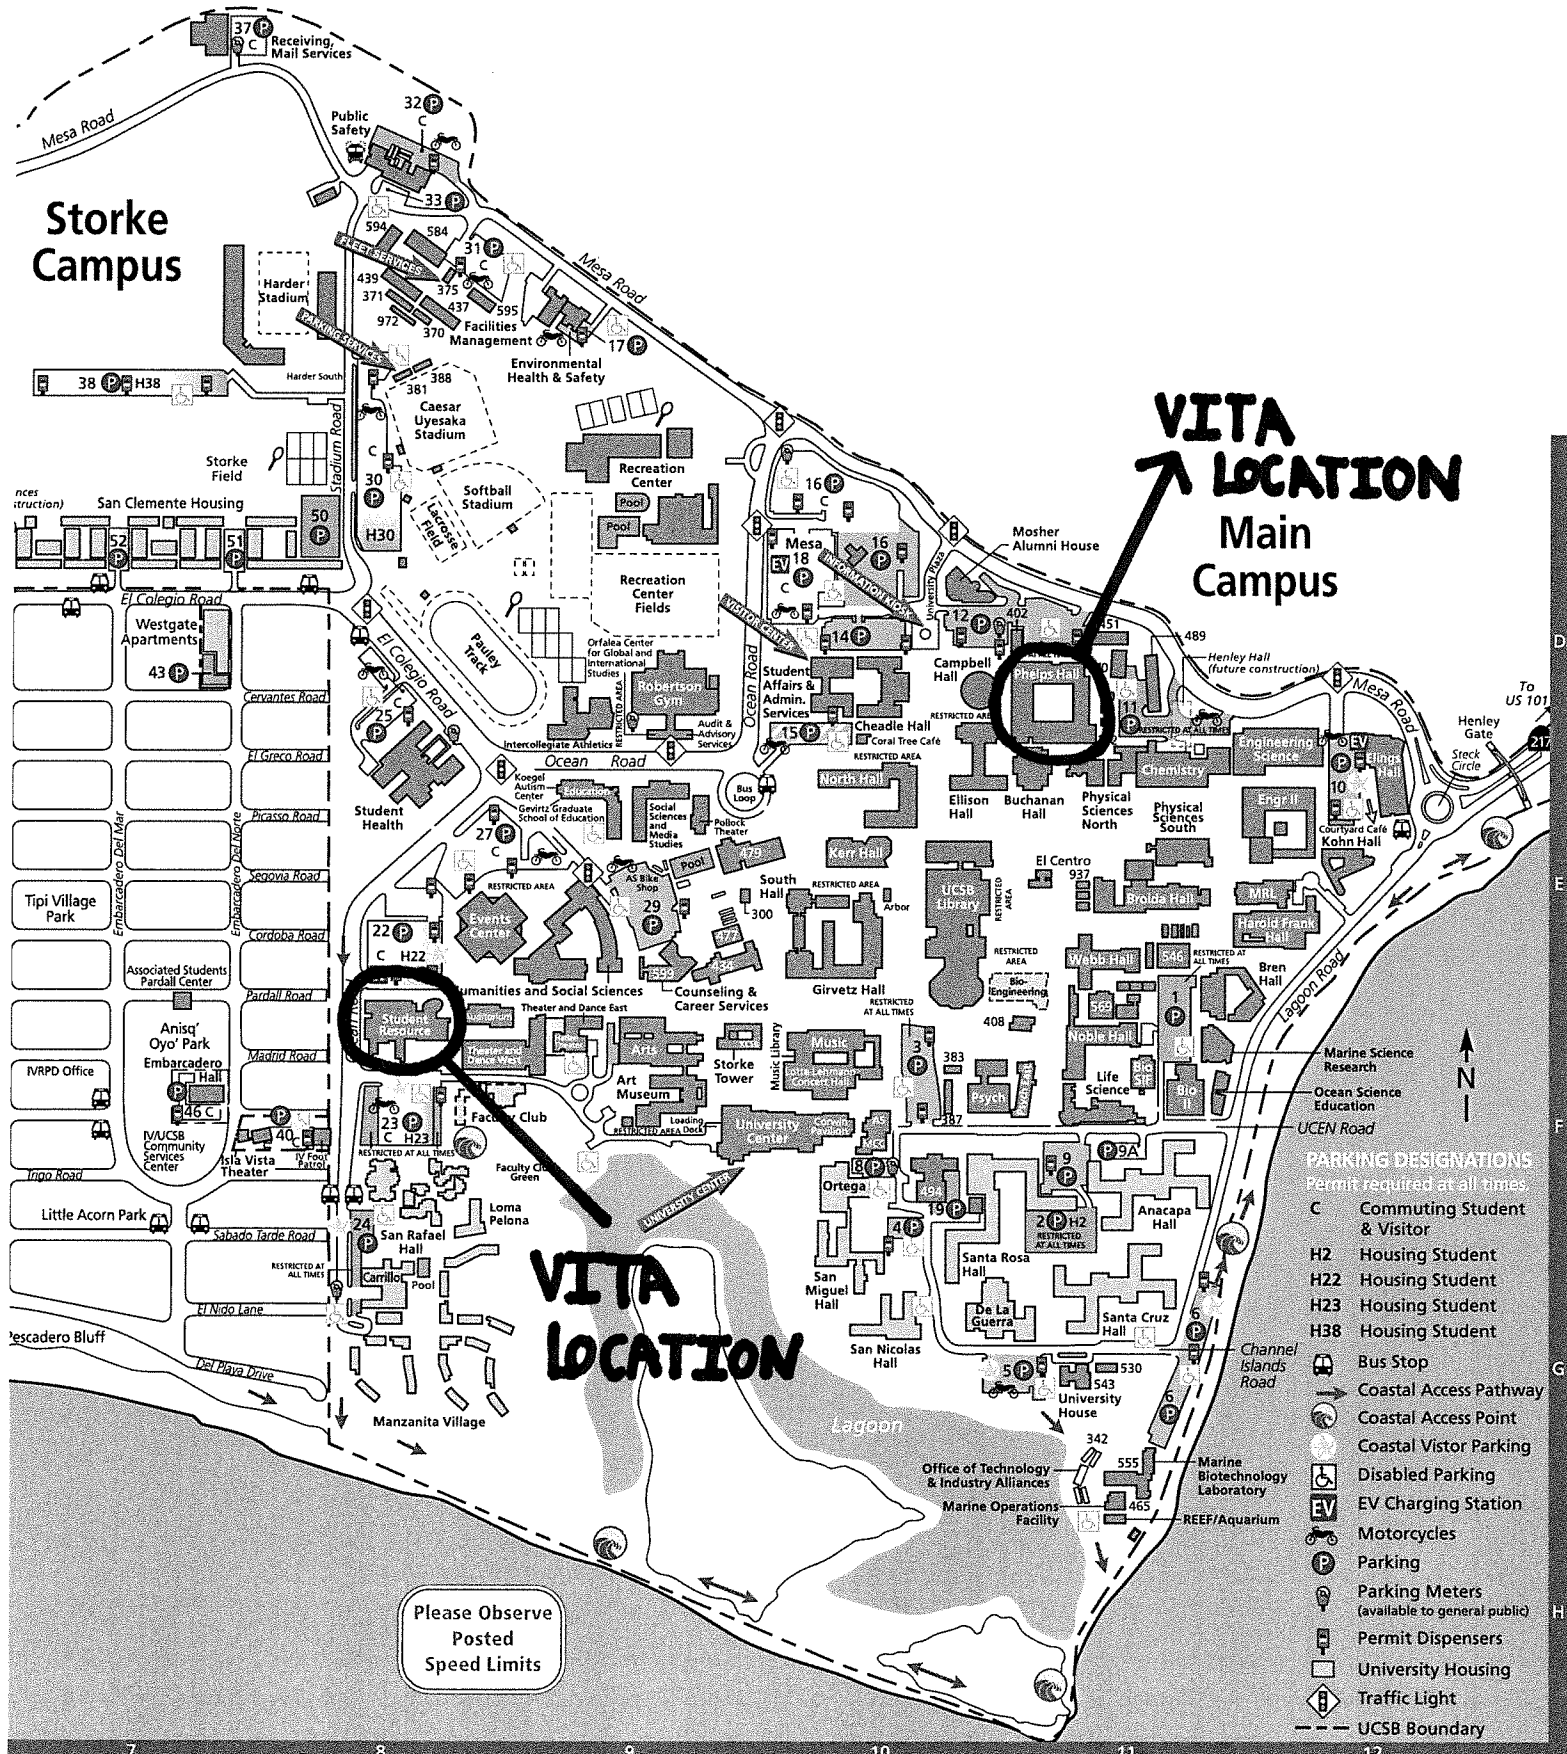

↑  
To  
US 101

\*Parking fees will apply. (UCSB require un permiso de esta cionamiento es su responsabilidad pagar por el permiso al estacionarse).

**VITA LOCATION**  
Main Campus

**VITA LOCATION**

Please Observe  
Posted  
Speed Limits

- PARKING DESIGNATIONS**  
Permit required at all times
- C Commuting Student & Visitor
  - H2 Housing Student
  - H22 Housing Student
  - H23 Housing Student
  - H38 Housing Student
  - Bus Stop
  - Coastal Access Pathway
  - Coastal Access Point
  - Coastal Visitor Parking
  - Disabled Parking
  - EV Charging Station
  - Motorcycles
  - Parking
  - Parking Meters (available to general public)
  - Permit Dispensers
  - University Housing
  - Traffic Light
  - UCSB Boundary