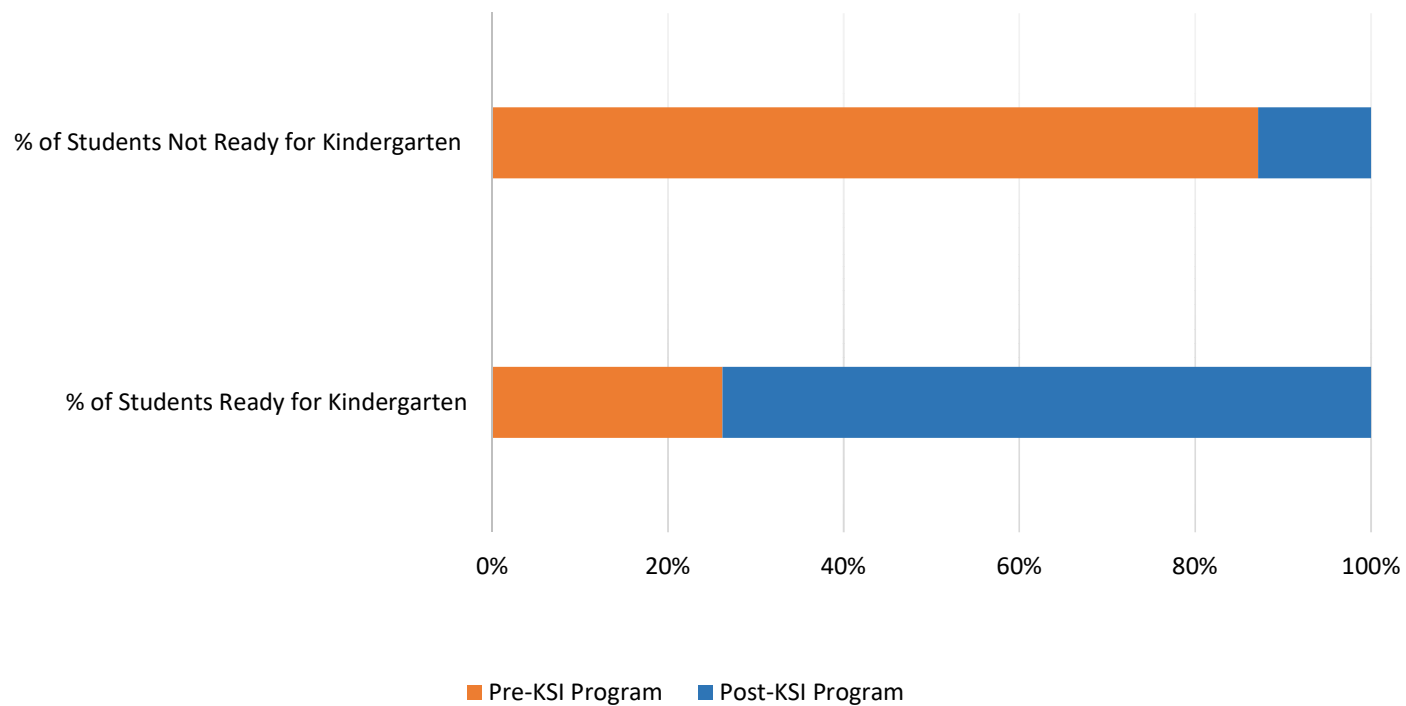

# Kindergarten Success Institutes

Results 2017

5 KSI Sites

\* Kindergarten State Entrance Profile scoring used to determine readiness of participants pre-and-post program